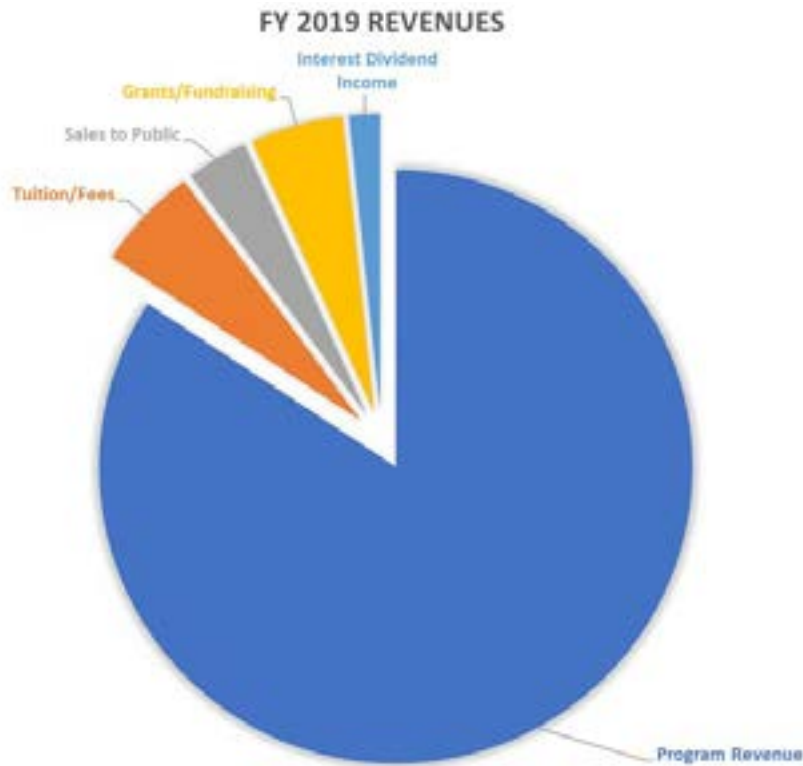

Financials