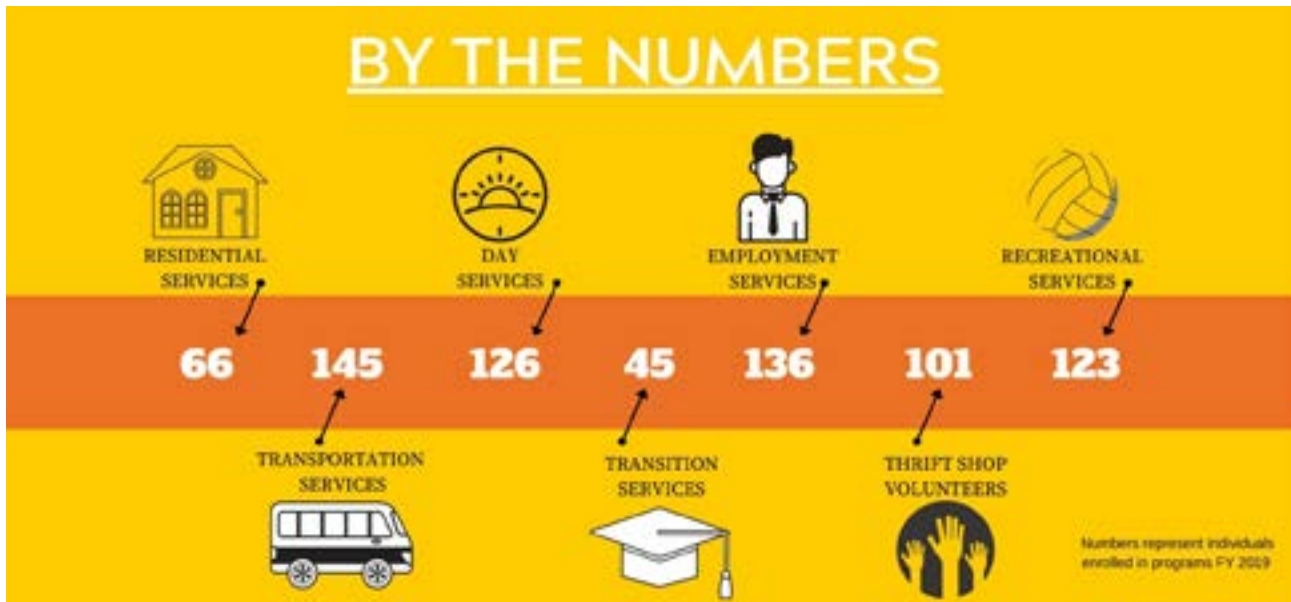

Programs

Programs continue to be based on a holistic approach, empowering people and families living with IDD to be their best. While adapting to meet the challenges and opportunities presented to every individual we serve, all of our programs collectively promote and provide these three essential elements:

A Productive Day, A Place of My Own, A Healthy and Active Lifestyle